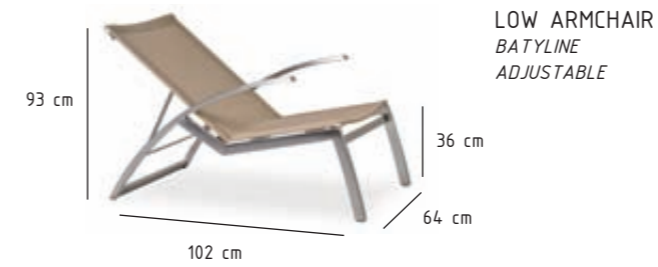

## BATYLINE®

- WHITE 10
- SAND CANATEX 15
- BROWN CANATEX 20
- BROWN/WHITE 25
- GREY 35
- BLACK/COPPER 30
- BLACK 50

- WHITE 10
- SAND 15
- BROWN 20
- GREY 35
- BLACK 50

SUNBRELLA® FABRICS  
FOR HEADRESTS

BLACK  
50

FURNIX  
GLASS, CERAMIC OR HPL TOP

220 cm  
280 cm

FURNIX II  
GLASS, CERAMIC OR HPL TOP

200 cm  
260 cm

FURNIX EXTENDABLE  
CERAMIC OR HPL TOP

260 - 335 cm

LEUVEN BENCH SET  
WHITE POWDER-COATED ALUMINIUM  
WHITE HPL TOP

TABLE

213 cm  
280 cm

BACKLESS BENCH

213 cm  
280 cm

LEUVEN BAR SET  
WHITE POWDER-COATED ALUMINIUM  
WHITE HPL TOP

BAR TABLE

HPL

WHITE  
10