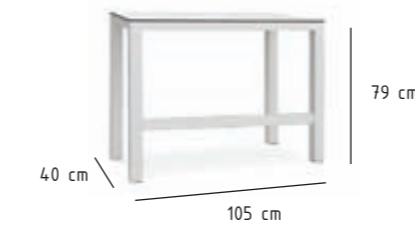

BLACK  
50

FURNIX  
GLASS, CERAMIC OR HPL TOP

220 cm  
280 cm

FURNIX II  
GLASS, CERAMIC OR HPL TOP

200 cm  
260 cm

FURNIX EXTENDABLE  
CERAMIC OR HPL TOP

260 - 335 cm

LEUVEN BENCH SET  
WHITE POWDER-COATED ALUMINIUM  
WHITE HPL TOP

TABLE

213 cm  
280 cm

BACKLESS BENCH

213 cm  
280 cm

LEUVEN BAR SET  
WHITE POWDER-COATED ALUMINIUM  
WHITE HPL TOP

BAR TABLE

HPL

WHITE  
10

GREY  
35

DARK GREY  
36

FRAMELESS SIDE TABLE  
CERAMIC TOP

SIDE TABLE  
CERAMIC TOP

BAR BENCH

BAR STOOL