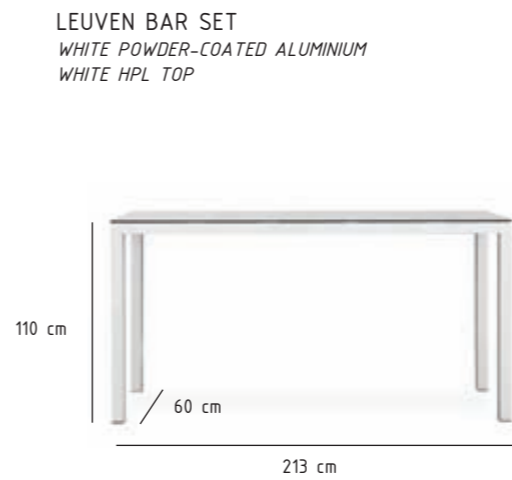

BLACK  
50

FURNIX  
GLASS, CERAMIC OR HPL TOP

220 cm  
280 cm

FURNIX II  
GLASS, CERAMIC OR HPL TOP

200 cm  
260 cm

FURNIX EXTENDABLE  
CERAMIC OR HPL TOP

260 - 335 cm

LEUVEN BENCH SET  
WHITE POWDER-COATED ALUMINIUM  
WHITE HPL TOP

TABLE

213 cm  
280 cm

BACKLESS BENCH

213 cm  
280 cm

LEUVEN BAR SET  
WHITE POWDER-COATED ALUMINIUM  
WHITE HPL TOP

BAR TABLE

HPL

WHITE  
10