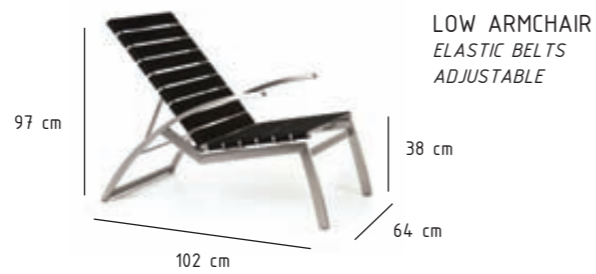

## BATYLINE®

- WHITE 10
- SAND CANATEX 15
- BROWN CANATEX 20
- BROWN/WHITE 25
- GREY 35
- BLACK/COPPER 30
- BLACK 50

- WHITE 10
- SAND 15
- BROWN 20
- GREY 35
- BLACK 50

SUNBRELLA® FABRICS  
FOR HEADRESTS

BLACK  
50

FURNIX  
GLASS, CERAMIC OR HPL TOP

220 cm  
280 cm

FURNIX II  
GLASS, CERAMIC OR HPL TOP

200 cm  
260 cm

FURNIX EXTENDABLE  
CERAMIC OR HPL TOP

260 - 335 cm

LEUVEN BENCH SET  
WHITE POWDER-COATED ALUMINIUM  
WHITE HPL TOP

TABLE

213 cm  
280 cm

BACKLESS BENCH

213 cm  
280 cm

LEUVEN BAR SET  
WHITE POWDER-COATED ALUMINIUM  
WHITE HPL TOP

BAR TABLE

HPL

WHITE  
10