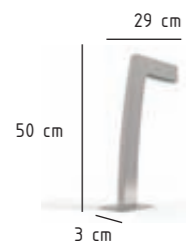

SAPHIRA LIGHTS
STAINLESS STEEL, GLASS