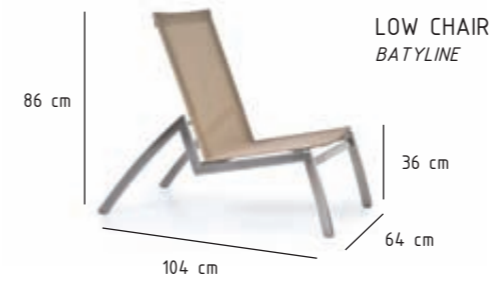

## BATYLINE®

- WHITE 10
- SAND CANATEX 15
- BROWN CANATEX 20
- BROWN/WHITE 25
- GREY 35
- BLACK/COPPER 30
- BLACK 50

- WHITE 10
- SAND 15
- BROWN 20
- GREY 35
- BLACK 50

SUNBRELLA® FABRICS  
FOR HEADRESTS

BLACK  
50

FURNIX  
GLASS, CERAMIC OR HPL TOP

220 cm  
280 cm

FURNIX II  
GLASS, CERAMIC OR HPL TOP

200 cm  
260 cm

FURNIX EXTENDABLE  
CERAMIC OR HPL TOP

260 - 335 cm

LEUVEN BENCH SET  
WHITE POWDER-COATED ALUMINIUM  
WHITE HPL TOP

TABLE

213 cm  
280 cm

BACKLESS BENCH

213 cm  
280 cm

LEUVEN BAR SET  
WHITE POWDER-COATED ALUMINIUM  
WHITE HPL TOP

BAR TABLE

HPL

WHITE  
10