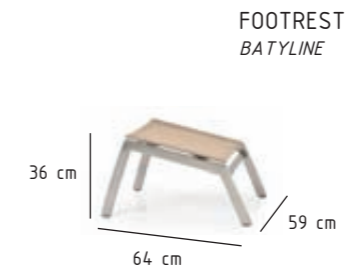

## BATYLINE®

- WHITE 10
- SAND CANATEX 15
- BROWN CANATEX 20
- BROWN/WHITE 25
- GREY 35
- BLACK/COPPER 30
- BLACK 50

- WHITE 10
- SAND 15
- BROWN 20
- GREY 35
- BLACK 50

SUNBRELLA® FABRICS  
FOR HEADRESTS

BLACK  
50

FURNIX  
GLASS, CERAMIC OR HPL TOP

220 cm  
280 cm

FURNIX II  
GLASS, CERAMIC OR HPL TOP

200 cm  
260 cm

FURNIX EXTENDABLE  
CERAMIC OR HPL TOP

260 - 335 cm

LEUVEN BENCH SET  
WHITE POWDER-COATED ALUMINIUM  
WHITE HPL TOP

TABLE

213 cm  
280 cm

BACKLESS BENCH

213 cm  
280 cm

LEUVEN BAR SET  
WHITE POWDER-COATED ALUMINIUM  
WHITE HPL TOP

BAR TABLE

HPL

WHITE  
10