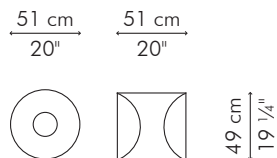

END TABLE

INDOOR

9 kg / 20 lbs

11 kg / 24 lbs

0.15 m³

OUTDOOR

10 kg / 22 lbs

12 kg / 27 lbs

0.14 m³

GLASS

5.5 kg / 12 lbs

21.5 kg / 47 lbs

0.07 m³

Standard glass size:

51 cm Ø x 10 mm thickness
(20" Ø x 3/8"), pencil edge

INDOOR abaca, steel

Brown

TEAM-B-2019-G

OUTDOOR polyethylene, steel

Bronze

TEAM-BZ-2019OD-G

Brown

TEAM-B-2019OD-G