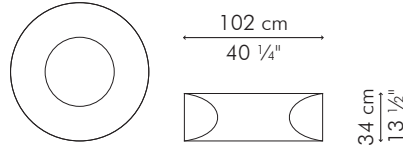

AMAYA

KENETHCOBONPUE

COFFEE TABLE
END TABLE

🏠 abaca, steel

☀️ polyethylene, steel

COFFEE TABLE

INDOOR

17.5 kg / 39 lbs

21.5 kg / 48 lbs

0.40 m³

OUTDOOR

18.5 kg / 41 lbs

22.5 kg / 50 lbs

0.38 m³

GLASS

25.5 kg / 56 lbs

54.5 kg / 120 lbs

0.22 m³

Standard glass size:

102 cm Ø x 12 mm thickness
(40" Ø x 1/2"), pencil edge

INDOOR abaca, steel

Brown

TCAM-B-4013-G

OUTDOOR polyethylene, steel

0.07 m³

Standard glass size:

51 cm Ø x 10 mm thickness
(20" Ø x 3/8"), pencil edge

INDOOR abaca, steel

Brown

TEAM-B-2019-G

OUTDOOR polyethylene, steel

Bronze