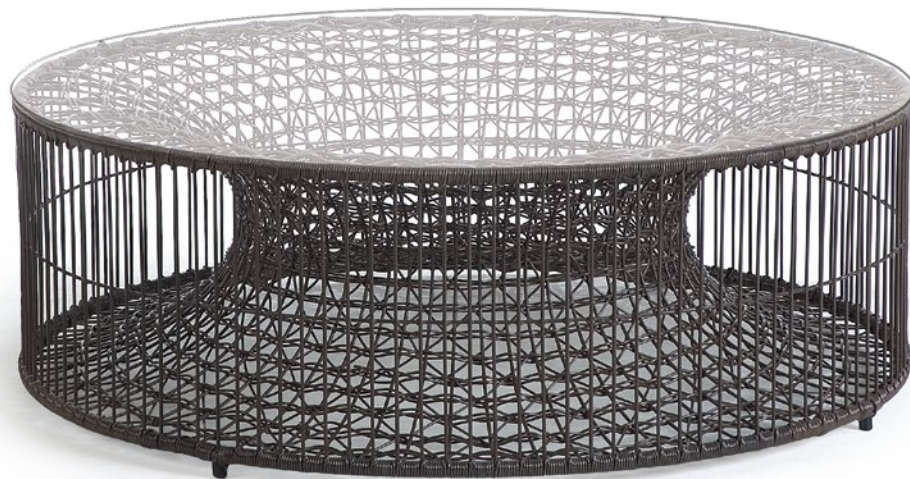

AMAYA

KENETHCOBONPUE

COFFEE TABLE
END TABLE

🏠 abaca, steel

☀️ polyethylene, steel

COFFEE TABLE

INDOOR

17.5 kg / 39 lbs

21.5 kg / 48 lbs

0.40 m³

OUTDOOR

18.5 kg / 41 lbs

22.5 kg / 50 lbs

0.38 m³

GLASS

25.5 kg / 56 lbs

54.5 kg / 120 lbs

0.22 m³

Standard glass size:

102 cm Ø x 12 mm thickness
(40" Ø x 1/2"), pencil edge

INDOOR abaca, steel

Brown

TCAM-B-4013-G

OUTDOOR polyethylene, steel

0.07 m³

Standard glass size:

51 cm Ø x 10 mm thickness
(20" Ø x 3/8"), pencil edge

INDOOR abaca, steel

Brown

TEAM-B-2019-G

OUTDOOR polyethylene, steel

Bronze