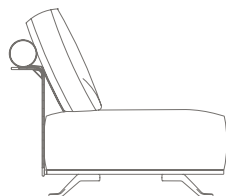

OPTION 2
Suggested
no. 3 60×50 cm
extra cushions