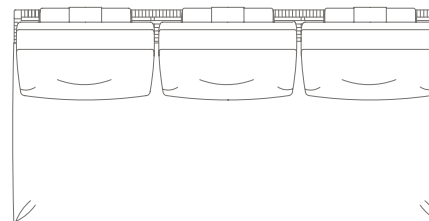

OPTION 2
Suggested
no. 3 60×50 cm
extra cushions