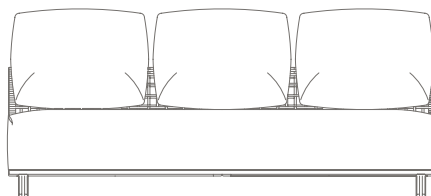

OPTION 2
Suggested
no. 3 60×50 cm
extra cushions