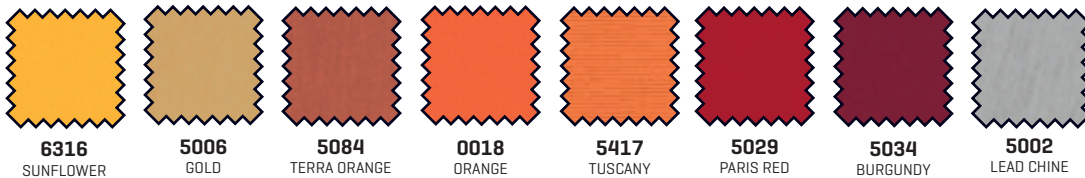

SKIN CANCER FOUNDATION
RECOMMENDATION

The Skin Cancer Foundation recommends Sunbrella® as an aid in the prevention of sun-induced damage to the skin. Please use shading products featuring Sunbrella as a part of your complete sun protection regimen, including regular use of sunscreen.

* Does not apply to styles of Sunbrella that are designed for transparency, such as Sunbrella View.

TUUCI Sharkskin

A two-ply polyester duck double coated with pigmented vinyl resin on the topside. The underside is coated with a durable water resistant finish.

TUUCI High strength Panorama fabric

High strength SUNSURE brand fabric is specially formulated of yarns developed to withstand fading, mildew soiling and wear and tear for many years of outdoor use. With an excellent shade factor of up to 92%.