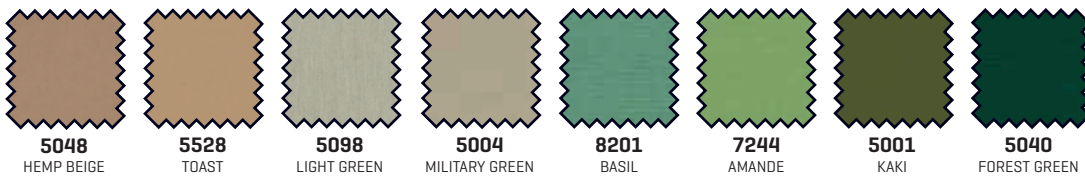

SKIN CANCER FOUNDATION
RECOMMENDATION

The Skin Cancer Foundation recommends Sunbrella® as an aid in the prevention of sun-induced damage to the skin. Please use shading products featuring Sunbrella as a part of your complete sun protection regimen, including regular use of sunscreen.

* Does not apply to styles of Sunbrella that are designed for transparency, such as Sunbrella View.

TUUCI Sharkskin

A two-ply polyester duck double coated with pigmented vinyl resin on the topside. The underside is coated with a durable water resistant finish.

TUUCI High strength Panorama fabric

High strength SUNSURE brand fabric is specially formulated of yarns developed to withstand fading, mildew soiling and wear and tear for many years of outdoor use. With an excellent shade factor of up to 92%.