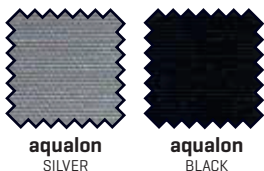

# Standard colors, TUUCI tuff skin collection

## TUUCI tuff skins

SKIN CANCER FOUNDATION  
RECOMMENDATION

The Skin Cancer Foundation recommends Sunbrella® as an aid in the prevention of sun-induced damage to the skin. Please use shading products featuring Sunbrella as a part of your complete sun protection regimen, including regular use of sunscreen.

\* Does not apply to styles of Sunbrella that are designed for transparency, such as Sunbrella View.

## TUUCI Sharkskin

A two-ply polyester duck double coated with pigmented vinyl resin on the topside. The underside is coated with a durable water resistant finish.