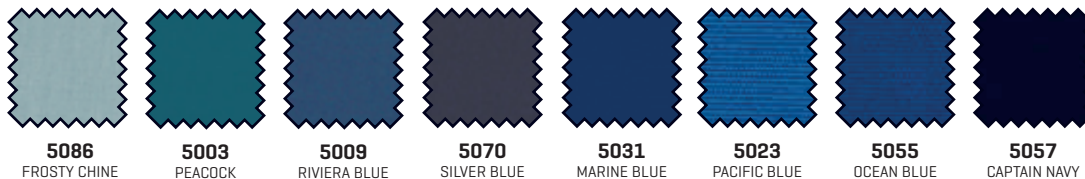

SKIN CANCER FOUNDATION
RECOMMENDATION

The Skin Cancer Foundation recommends Sunbrella® as an aid in the prevention of sun-induced damage to the skin. Please use shading products featuring Sunbrella as a part of your complete sun protection regimen, including regular use of sunscreen.

* Does not apply to styles of Sunbrella that are designed for transparency, such as Sunbrella View.

TUUCI Sharkskin

A two-ply polyester duck double coated with pigmented vinyl resin on the topside. The underside is coated with a durable water resistant finish.

TUUCI High strength Panorama fabric

High strength SUNSURE brand fabric is specially formulated of yarns developed to withstand fading, mildew soiling and wear and tear for many years of outdoor use. With an excellent shade factor of up to 92%.