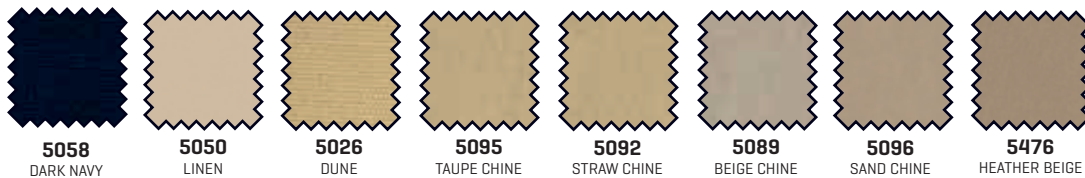

SKIN CANCER FOUNDATION
RECOMMENDATION

The Skin Cancer Foundation recommends Sunbrella® as an aid in the prevention of sun-induced damage to the skin. Please use shading products featuring Sunbrella as a part of your complete sun protection regimen, including regular use of sunscreen.

* Does not apply to styles of Sunbrella that are designed for transparency, such as Sunbrella View.

TUUCI Sharkskin

A two-ply polyester duck double coated with pigmented vinyl resin on the topside. The underside is coated with a durable water resistant finish.

TUUCI High strength Panorama fabric

High strength SUNSURE brand fabric is specially formulated of yarns developed to withstand fading, mildew soiling and wear and tear for many years of outdoor use. With an excellent shade factor of up to 92%.