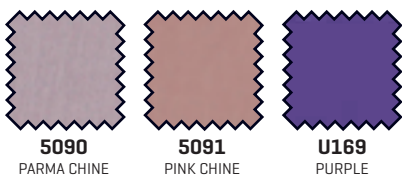

Standard colors, TUUCI tuff skin collection

Alternative colors (10% upcharge), TUUCI tuff skin collector

TUUCI tuff skins

SKIN CANCER FOUNDATION
RECOMMENDATION

The Skin Cancer Foundation recommends Sunbrella® as an aid in the prevention of sun-induced damage to the skin. Please use shading products featuring Sunbrella as a part of your complete sun protection regimen, including regular use of sunscreen.

* Does not apply to styles of Sunbrella that are designed for transparency, such as Sunbrella View.

TUUCI Sharkskin

A two-ply polyester duck double coated with pigmented vinyl resin on the topside. The underside is coated with a durable water resistant finish.

TUUCI High strength Panorama fabric

High strength SUNSURE brand fabric is specially formulated of yarns developed to withstand fading, mildew soiling and wear and tear for many years of outdoor use. With an excellent shade factor of up to 92%.