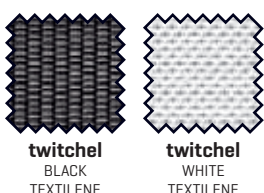

TUUCI High strength Panorama fabric

High strength SUNSURE brand fabric is specially formulated of yarns developed to withstand fading, mildew soiling and wear and tear for many years of outdoor use. With an excellent shade factor of up to 92%.