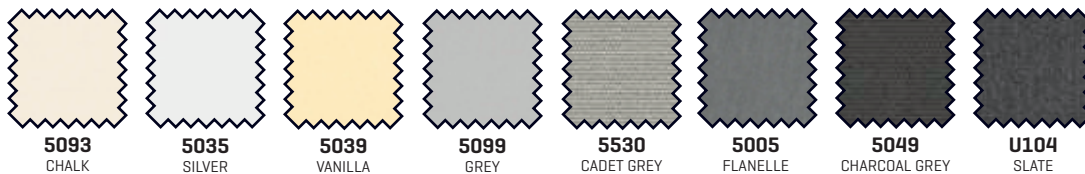

SKIN CANCER FOUNDATION
RECOMMENDATION

The Skin Cancer Foundation recommends Sunbrella® as an aid in the prevention of sun-induced damage to the skin. Please use shading products featuring Sunbrella as a part of your complete sun protection regimen, including regular use of sunscreen.

* Does not apply to styles of Sunbrella that are designed for transparency, such as Sunbrella View.

TUUCI Sharkskin

A two-ply polyester duck double coated with pigmented vinyl resin on the topside. The underside is coated with a durable water resistant finish.

TUUCI High strength Panorama fabric

High strength SUNSURE brand fabric is specially formulated of yarns developed to withstand fading, mildew soiling and wear and tear for many years of outdoor use. With an excellent shade factor of up to 92%.