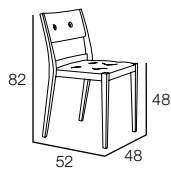

Sidechair

Esstuhl
Silla de comedor
Sedia pranzo
Chaise repas
6,2 kg 0,2 m³

Man-made leather upholstery

Frame: chalk
Seat: man-made leather concrete
Backrest: man-made leather concrete

Cover
Husse
Funda
Housse
Housse

450,- €

403003713

135,- €

56400003000