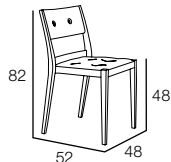

Esstuhl
Silla de comedor
Sedia pranzo
Chaise repas
6,2 kg 0,2 m³

**Man-made leather upholstery**

Frame: light gray
Seat: man-made leather concrete
Backrest: man-made leather concrete

Cover
Husse
Funda
Housse
Housse