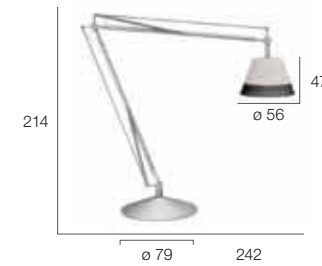

SUPERARCHIMOON Outdoor
Color: chalk/carbon
158,5 kg
230 V 059301516
110 V 059311516