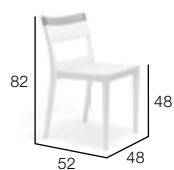

Sidechair

Esstuhl
Silla de comedor
Sedia pranzo
Chaise repas
4,2 kg 0,2 m³

Frame: chalk
Seat: fiber, color chalk
Backrest: fiber, color chalk and carbon

Cover
Husse
Funda
Housse
Housse

195,- €

403003516

135,- €

56400003000