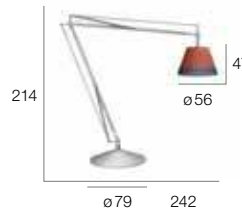

EU:
Superarchimoon outdoor (230V) *
terracotta/stone
158,5 kg

8.155,- €
59301523

US:
Superarchimoon outdoor (120V) *
terracotta/stone
158,5 kg

8.155,- €
059311523