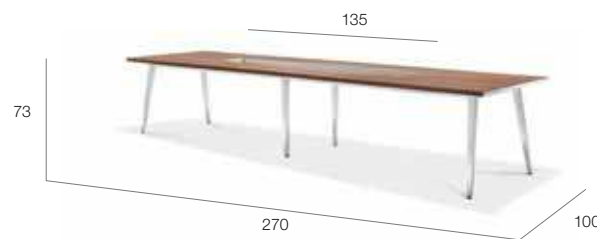

The bistro tables are available in different versions, colors and size options.

PLAY DINING

THE TABLETOP IS COMPRISED OF AN **INNOVATIVE COMPOSITE MATERIAL** MADE OF BAMBOO POWDER AND THERMOPLASTIC RESINS.

PLAY DINING

Dining table

100 x 100 cm
32 kg
0,73 m³
400075202

Dining table

100 x 200 cm
48 kg
1,46 m³
400065202

Dining table incl. Icecooler

100 x 270 cm
69,4 kg
1,97 m³
400069202

Dining table

80 x 160 cm
36 kg
0,93 m³
400063202

Dining table

100 x 270 cm
60,5 kg
1,97 m³
400067202

Dining table incl. Icecooler

100 x 400 cm
99,8 kg
2,92 m³
400073202

Dining table

100 x 400 cm
90 kg
2,92 m³
400071202

PLAY BISTRO

PLAY BISTRO CONSISTS OF
**A REFINED MIXTURE OF
 DIFFERENT SURFACES,**
 STRUCTURES AND MATERIALS.

The tabletop is manufactured out of porcelain, the base is made of powder-coated aluminum and a rotation-moulded polypropylene structure wrapped in DEDON fibers.