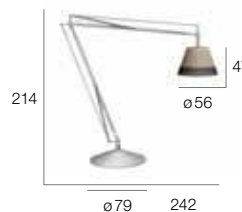

EU:
Superarchimoon outdoor (230V) *
platinum/carbon
158,5 kg

8.155,- €
059301524

US:
Superarchimoon outdoor (120V) *
platinum/carbon
158,5 kg

8.155,- €
059311524