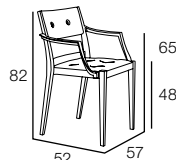

Armchair

Armlehnstuhl
Silla con brazos
Poltrona pranzo
Fauteuil repas
6,4 kg 0,24 m³

Man-made leather upholstery

Frame: light gray
Seat: man-made leather cliff
Backrest: man-made leather cliff
Armrest: aluminum

Cover
Husse
Funda
Housse
Housse

565,- €

402201715

135,- €

56400001000