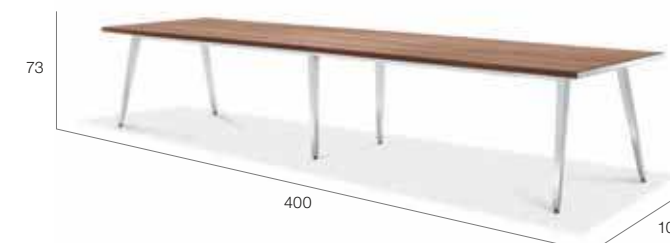

PLAY DINING

Dining table

100 x 100 cm
32 kg
0,73 m³
400075202

Dining table

100 x 200 cm
48 kg
1,46 m³
400065202

Dining table incl. Icecooler

100 x 270 cm
69,4 kg
1,97 m³
400069202

Dining table

80 x 160 cm
36 kg
0,93 m³
400063202

Dining table

100 x 270 cm
60,5 kg
1,97 m³
400067202

Dining table incl. Icecooler

100 x 400 cm
99,8 kg
2,92 m³
400073202

Dining table

100 x 400 cm
90 kg
2,92 m³
400071202

PLAY BISTRO

PLAY BISTRO CONSISTS OF
**A REFINED MIXTURE OF
 DIFFERENT SURFACES,**
 STRUCTURES AND MATERIALS.

The tabletop is manufactured out of porcelain, the base is made of powder-coated aluminum and a rotation-moulded polypropylene structure wrapped in DEDON fibers.

LOOKS
 LIKE
 A BISTRO
 TABLE.
 IS A
**BISTRO
 TABLE.**

Bistro table
 Tabletop: porcelain (gray)
 Base: aluminum
 Construction: polypropylene,
 wrapped in DEDON fiber
 Color: chalk/platinum
ø 60 cm, 17,2 kg, 0,26 m³
 403045000
ø 90 cm, 33,1 kg, 0,58 m³
 403055000