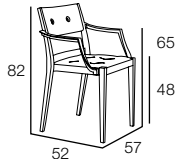

Armchair

Armlehnstuhl
Silla con brazos
Poltrona pranzo
Fauteuil repas
6,4 kg 0,24 m³

Man-made leather upholstery

Frame: chalk
Seat: man-made leather cliff
Backrest: man-made leather cliff
Armrest: aluminum

Cover
Husse
Funda
Housse
Housse

565,- €

403201715

135,- €

56400001000