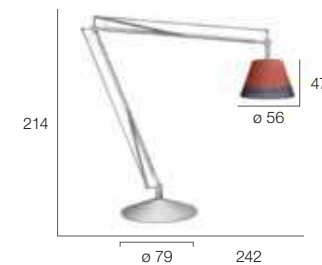

SUPERARCHIMOON Outdoor
Color: terracotta/stone
158,5 kg
230 V 059301523
110 V 059311523