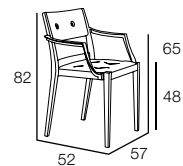

Armlehnstuhl
Silla con brazos
Poltrona pranzo
Fauteuil repas
6,4 kg 0,24 m³

Man-made leather upholstery

Frame: chalk
Seat: man-made leather concrete
Backrest: man-made leather concrete
Armrest: aluminum