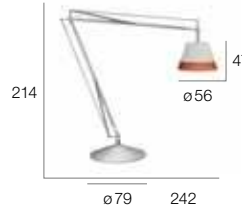

8.155,- €
059311516

EU:
Superarchimoon outdoor (230V) *
chalk/terracotta
158,5 kg

8.155,- €
059301517

US:
Superarchimoon outdoor (120V) *
chalk/terracotta
158,5 kg

8.155,- €
059311517

EU:
Superarchimoon outdoor (230V) *
terracotta/stone
158,5 kg