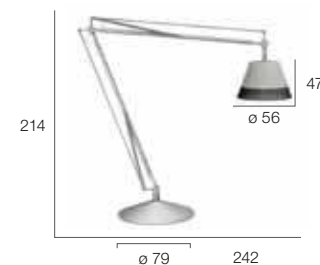

SUPERARCHIMOON Outdoor
Color: platinum/carbon
158,5 kg
230 V 059301524
110 V 059311524
Houndstooth weaving