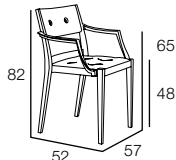

450,- €

402003713

135,- €

56400003000

Armchair

Armlehnstuhl
Silla con brazos
Poltrona pranzo
Fauteuil repas
6,4 kg 0,24 m³

**Man-made leather upholstery**

Frame: light gray
Seat: man-made leather concrete
Backrest: man-made leather concrete
Armrest: aluminum