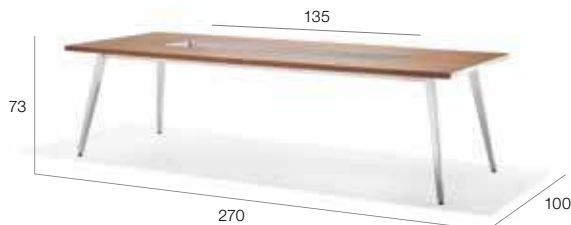

Cover
Husse
Funda
Housse
Housse

4.775,- €

400069202

280,- €

56400067000