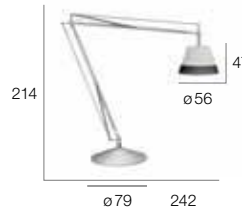

8.155,- €
059311516

EU:
Superarchimoon outdoor (230V) *
chalk/terracotta
158,5 kg

8.155,- €
059301517

US:
Superarchimoon outdoor (120V) *
chalk/terracotta
158,5 kg

8.155,- €
059311517

EU:
Superarchimoon outdoor (230V) *
terracotta/stone
158,5 kg