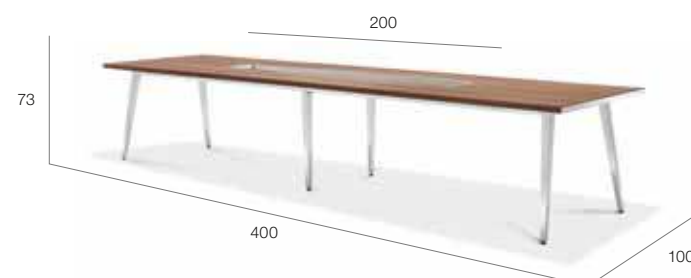

PLAY DINING

Dining table

100 x 100 cm
32 kg
0,73 m³
400075202

Dining table

100 x 200 cm
48 kg
1,46 m³
400065202

Dining table incl. Icecooler

100 x 270 cm
69,4 kg
1,97 m³
400069202

Dining table

80 x 160 cm
36 kg
0,93 m³
400063202

Dining table

100 x 270 cm
60,5 kg
1,97 m³
400067202

Dining table incl. Icecooler

100 x 400 cm
99,8 kg
2,92 m³
400073202

Dining table

100 x 400 cm
90 kg
2,92 m³
400071202

PLAY BISTRO

PLAY BISTRO CONSISTS OF
**A REFINED MIXTURE OF
 DIFFERENT SURFACES,**
 STRUCTURES AND MATERIALS.

The tabletop is manufactured out of porcelain, the base is made of powder-coated aluminum and a rotation-moulded polypropylene structure wrapped in DEDON fibers.