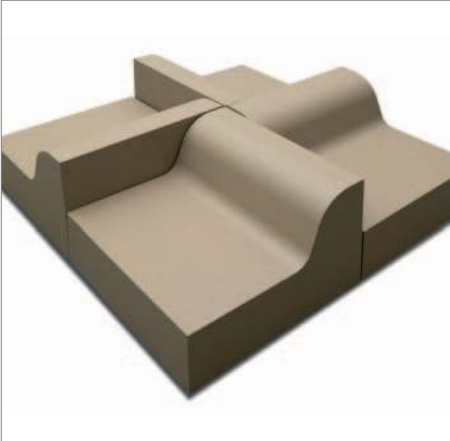

Flexxfoam Ezee >>