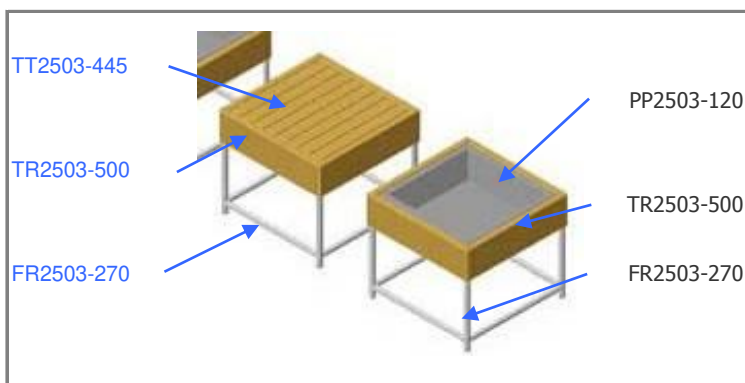

Gestell Edelstahl

FR2503-270	50x50x27cm
FR2503-510	50x50x51cm
FR2501-150	100x100x15cm
FR2501-270	100x100x27cm
FR2502-270	100x50x27cm

Rahmen Teak

Oberer Rahmen	
TR2503-500	50x50x12cm
TR2501-1000	100x100x12cm
TR2502-500	100x50x12cm

Unterer Rahmen	
BR2503-500	50x50x12cm
BR2501-1000	100x100x12cm
BR2502-500	100x50x12cm

Tischplatte Teak

TT2501-945	94,5x94,5cm
TT2502-495	94,5x49,5cm
TT2502-445	94,5x44,5cm
TT2503-445	44,5x44,5cm
TT2503-495	44,5x49,5cm

Planzkübel Polyester

PP2503-120	44,5x44,5x12cm
PP2503-240	44,5x44,5x24cm
PP2503-360	44,5x44,5x36cm
PP2502-120	94,5x44,5x12cm
PP2502-240	94,5x44,5x24cm
PP2502-360	94,5x44,5x36cm

Wenn Sie eine Zusammenstellung machen mit nur 1 Teakholzrahmen verwenden Sie dan immer den **oberen** Holzrahmen. Bei einer zusammenstellung mit mehreren Teakholzrahmen soll 1 Rahmen immer ein **oberer Holzrahmen** sein ergänzt mit 1 oder mehrerer unterer **Holzrahmen**.

Bedingt vorrätig