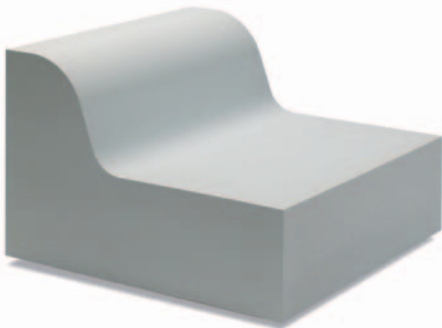

Flexxfoam Ezee >>

CADIZ ARMCHAIR
Code: 2025FF7006 / 2025FF9005
Material: stainless steel/Flexxfoam
Colours Flexxfoam: taupe/black
Dimensions: 75w x 79d x 80h cm

EZEE CLUBCHAIR
Code: 2010FF7006 / 2010FF9005 /
2010FFS00585
Material: Flexxfoam
Colours: taupe/black/white
Dimensions: 95w x 95d x 62h cm
*specially made to order in every RAL
colour

EZEE OTTOMAN
Code: 2015FF7006 / 2015FF9005 /
2015FFS00585
Material: Flexxfoam
Colours: taupe/black/white
Dimensions: 95w x 95d x 30h cm
*specially made to order in every RAL
colour

CUBE FOOTSTOOL/SIDETABLE
Code: 2020FF7006 / 2020FF9005 /
2020FFS00585 / 2020FF9006 /
2020FF2008 / 2020FFC45070
Material: Flexxfoam
Colours: taupe/black/white/grey/
orange/green
Dimensions: 45w x 45d x 45h cm
*specially made to order in every RAL
colour