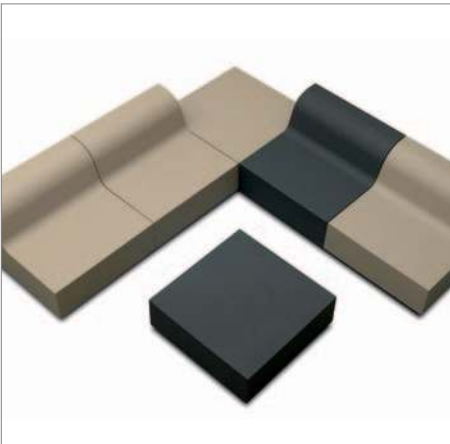

Flexxfoam Ezee >>