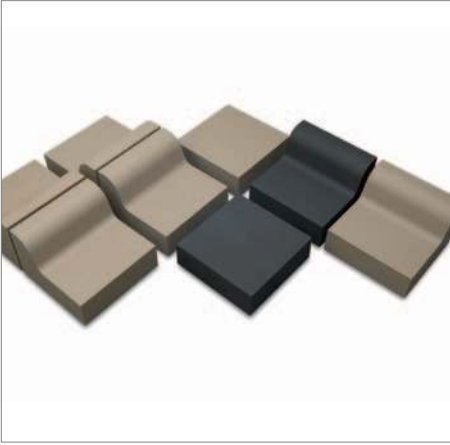

Flexxfoam Ezee >>