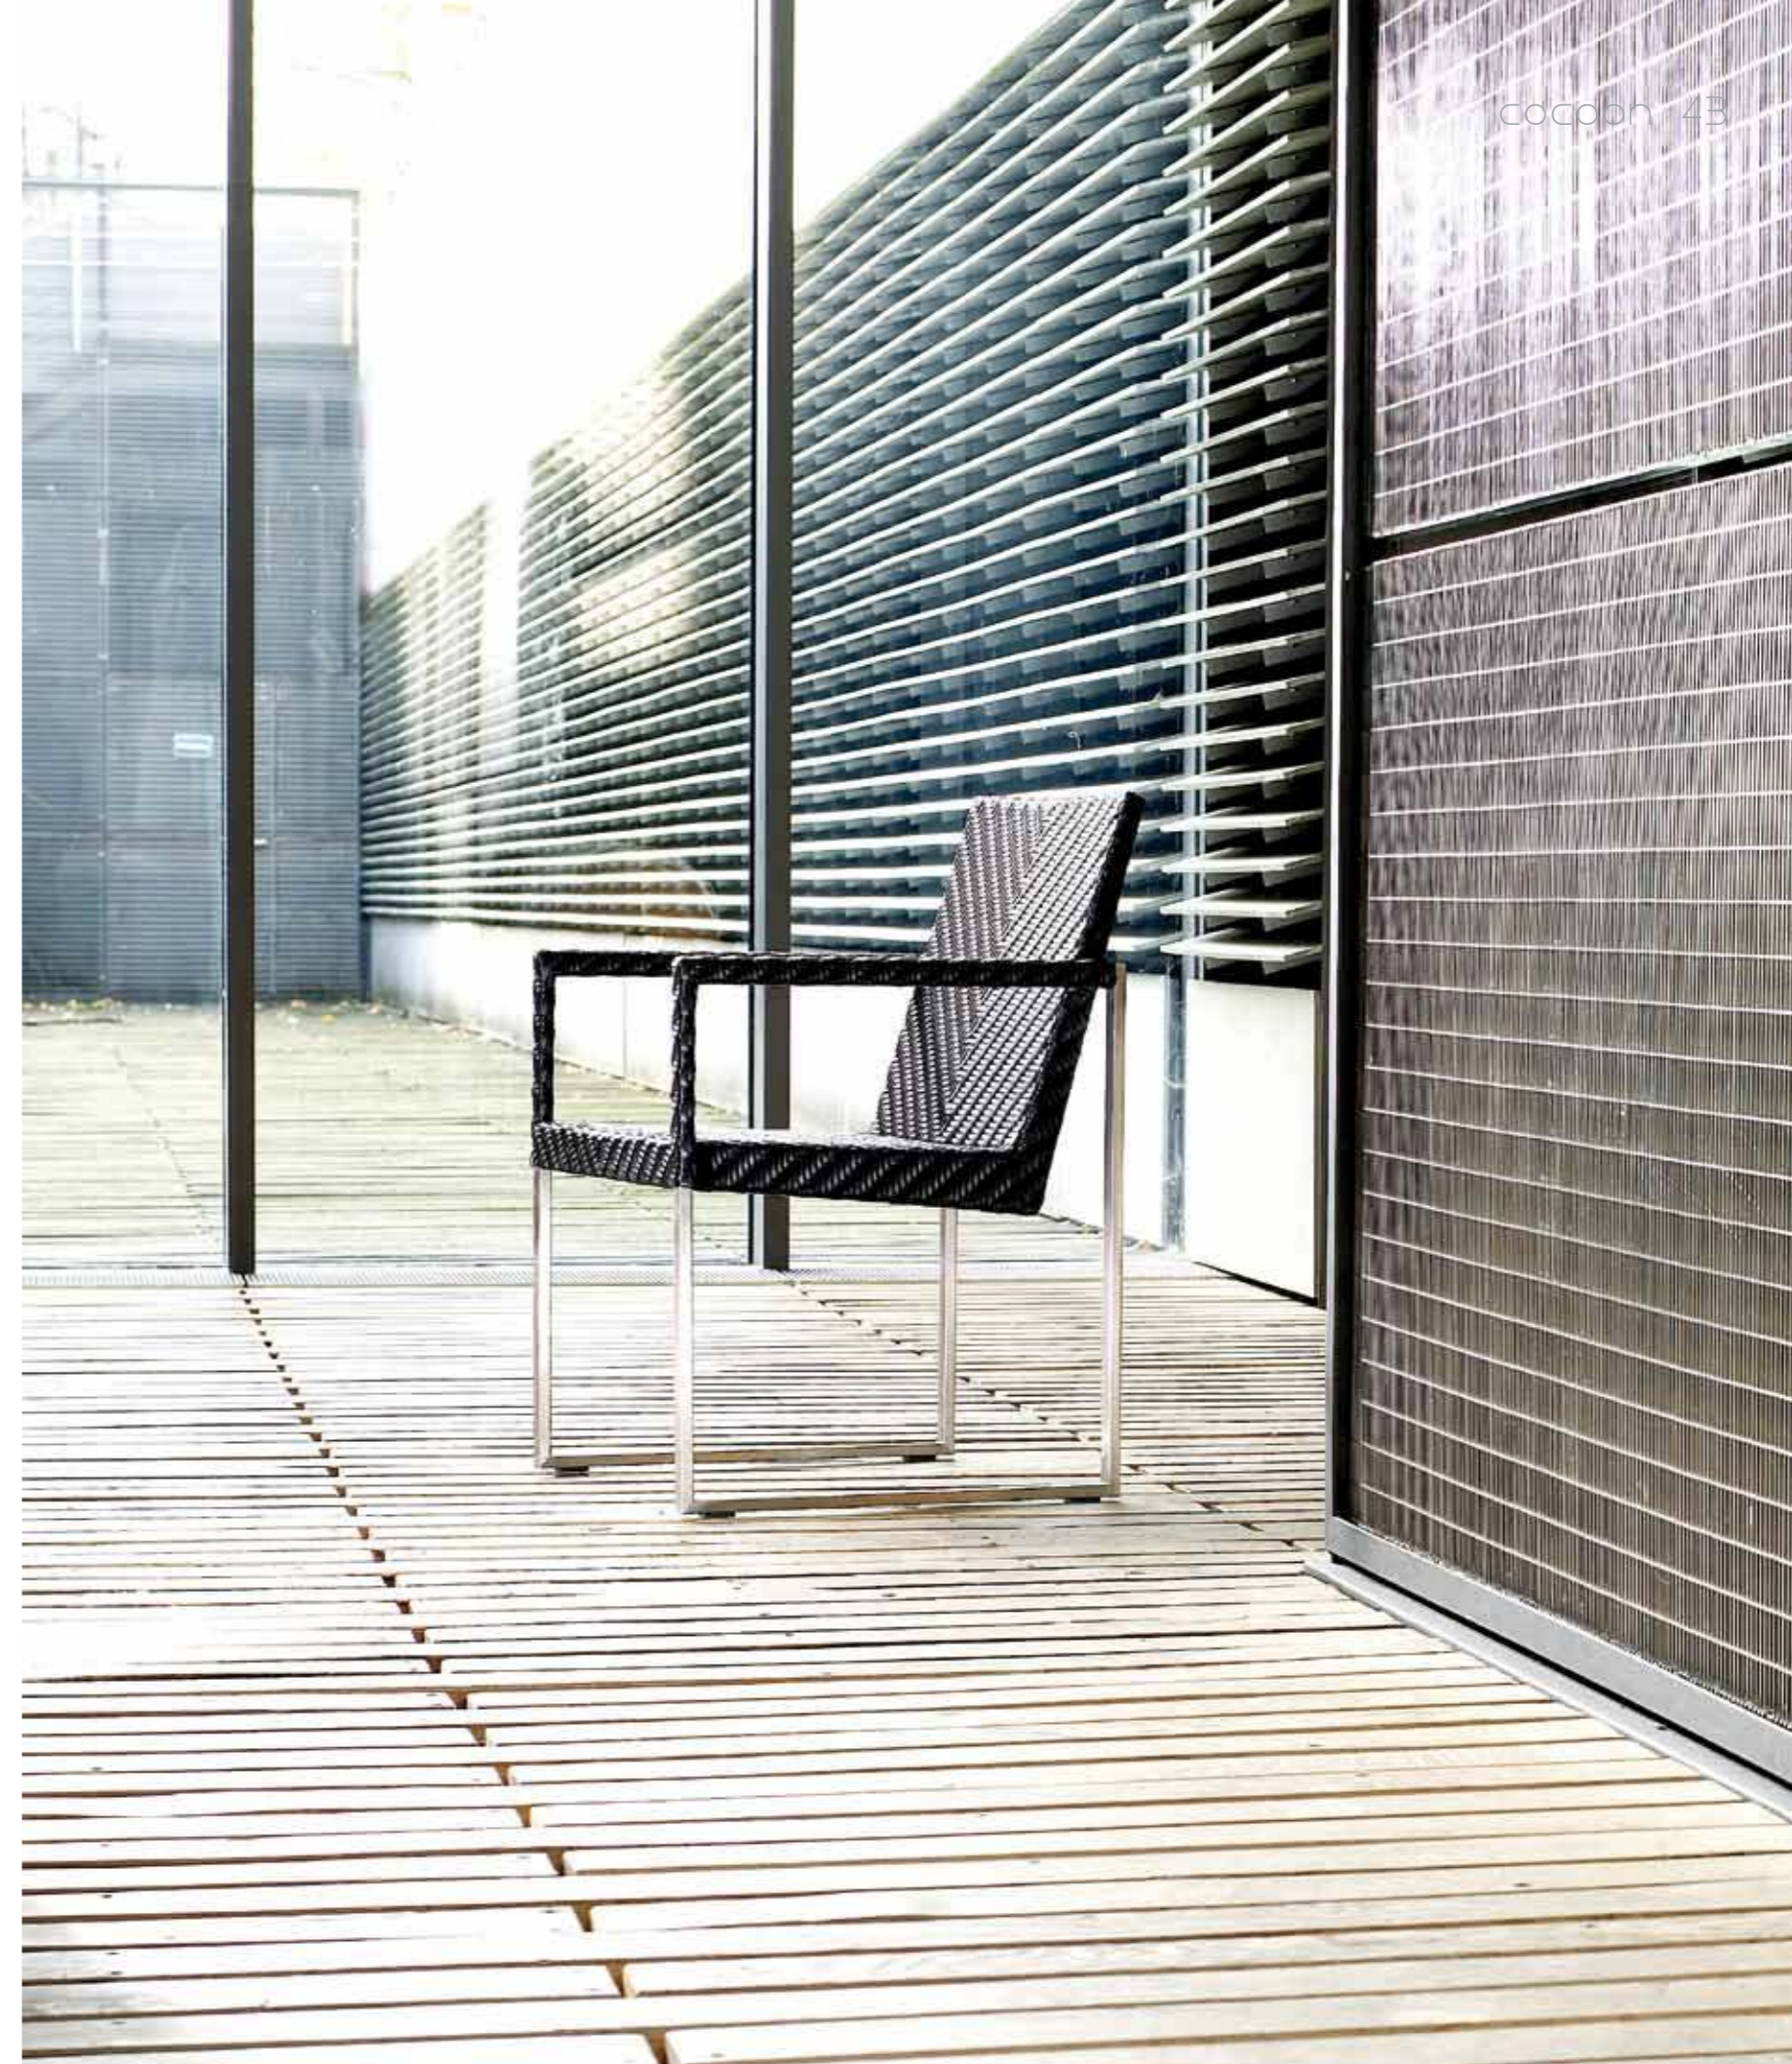

# style woven

fashion

cocoon

dream

classico

classico 59

ocean

ocean 65