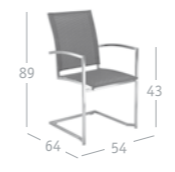

freischwinger, stapelbar
spring chair, stackable
chaise cantilever, empilable
silla cantilever, apilable
lava # 471 28