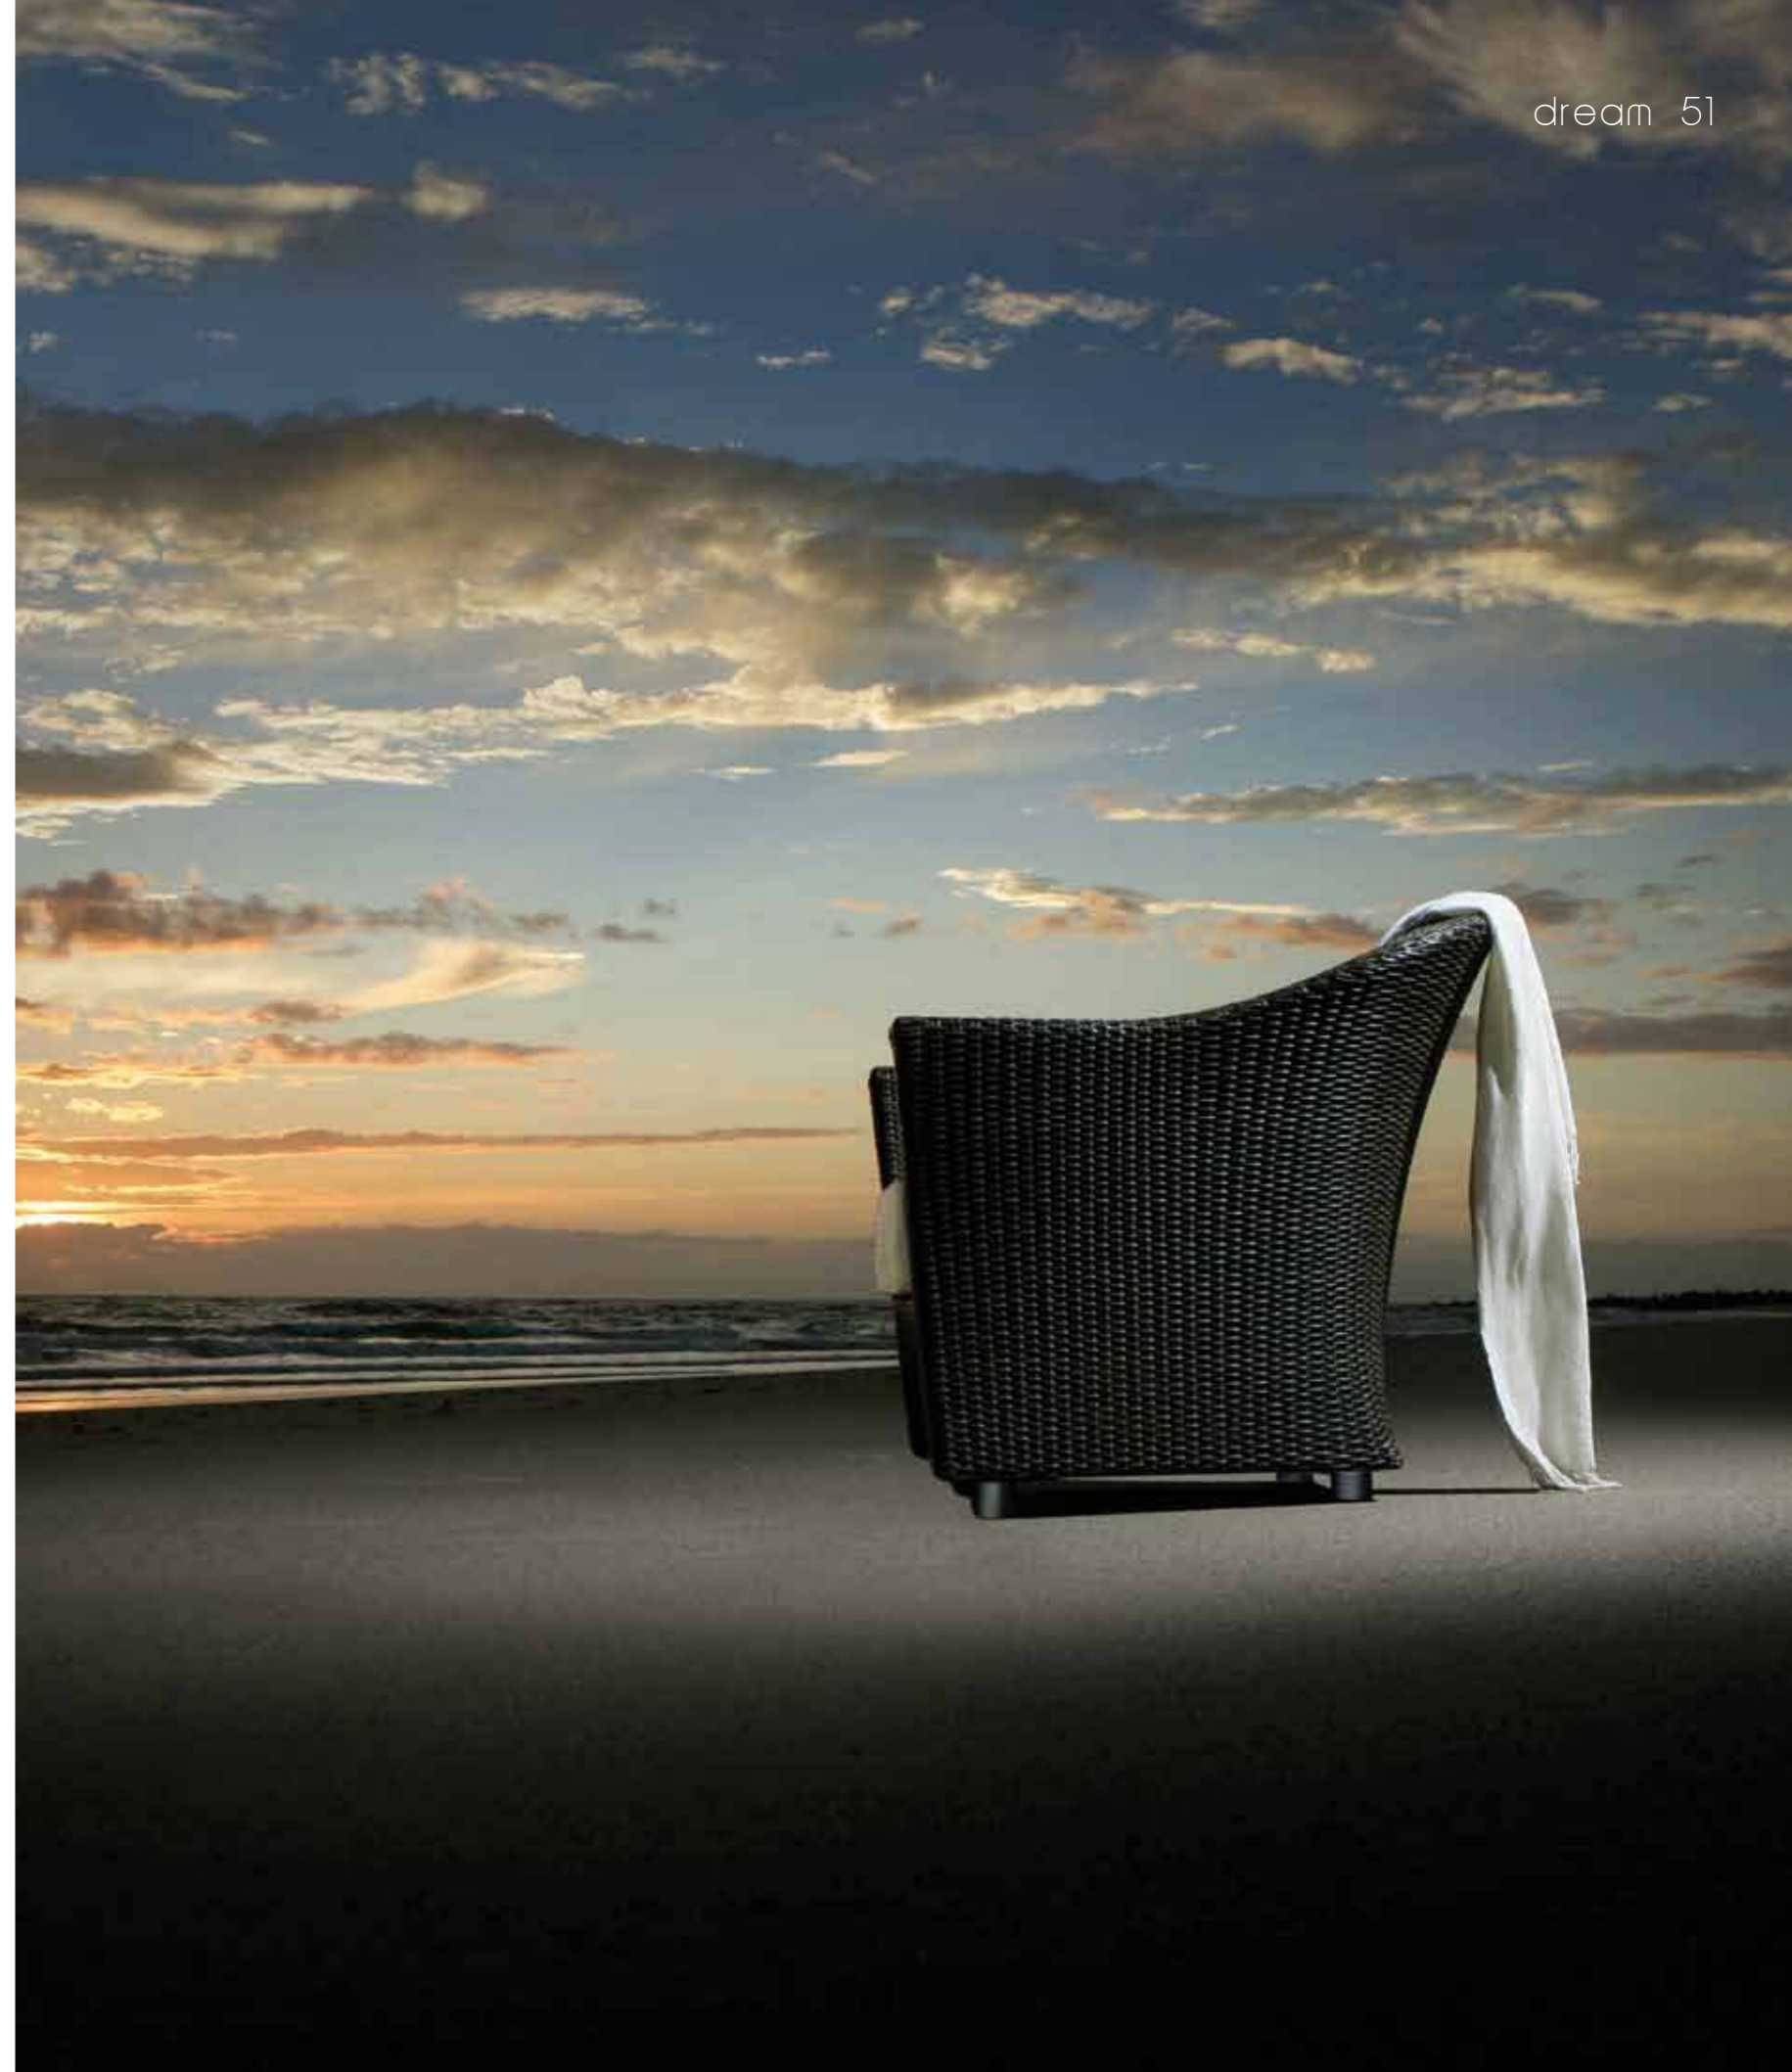

# style woven

fashion

cocoon

dream

classico

classico 59

ocean

ocean 65