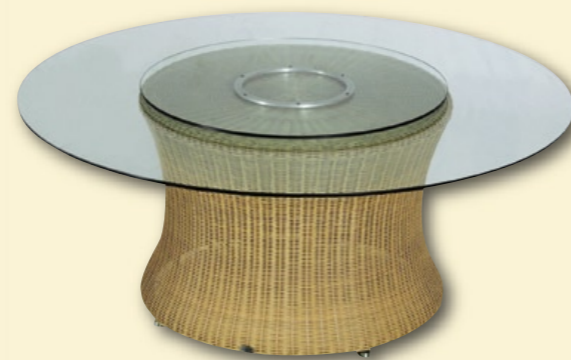

Dining Table

Base approx. Ø 100, H 73 cm
Glass top Ø 180cm, 10 mm thick - shatterproof
Plus swivel plate Ø 100 cm, 10 mm thick - shatterproof
Wicker: Original Viro® - weather resistant

Maße: Ø 100, H 73 cm
Glasplatte Ø 180cm, 10 mm dick
Drehteller aus Glas Ø 100 cm, 10 mm dick
Geflecht: Original Viro® - witterungsbeständig